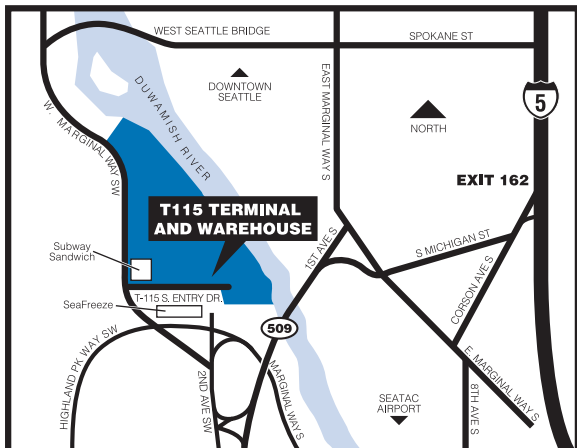

DELIVER CARGO TO:

SEATTLE TERMINAL

Terminal 115
6700 W. Marginal Way SW
Seattle, WA 98106

For directions call 206.892.2501

HONOLULU TERMINAL

Pier 1
Honolulu, HI 96813

PHONE: 808.536.7033
FAX: 808.531.3004